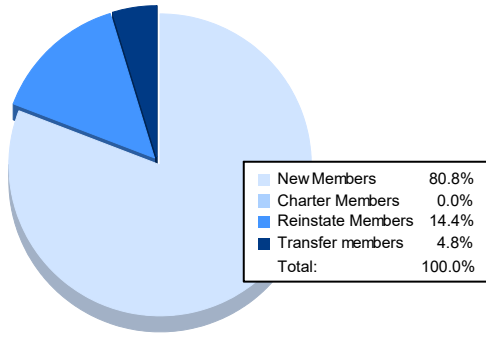

Year	New Clubs	Dropped Clubs	Gain/ Loss Clubs	New Members	Charter Members	Reinstate Members	Transfer Members	Total Member Added	Total Members Dropped	Gain/ Loss Members
2016-2017	0	0	0	179	3	6	7	195	203	-8
2017-2018	1	2	-1	98	24	11	7	140	243	-103
2018-2019	0	0	0	114	0	6	5	125	138	-13
2019-2020	0	1	-1	85	2	7	6	100	146	-46
2020-2021	0	0	0	84	0	15	5	104	159	-55
<b>Average</b>	<b>0</b>	<b>1</b>	<b>0</b>	<b>112</b>	<b>6</b>	<b>9</b>	<b>6</b>	<b>133</b>	<b>178</b>	<b>-45</b>

### Membership Composition June 2021 Cumulative