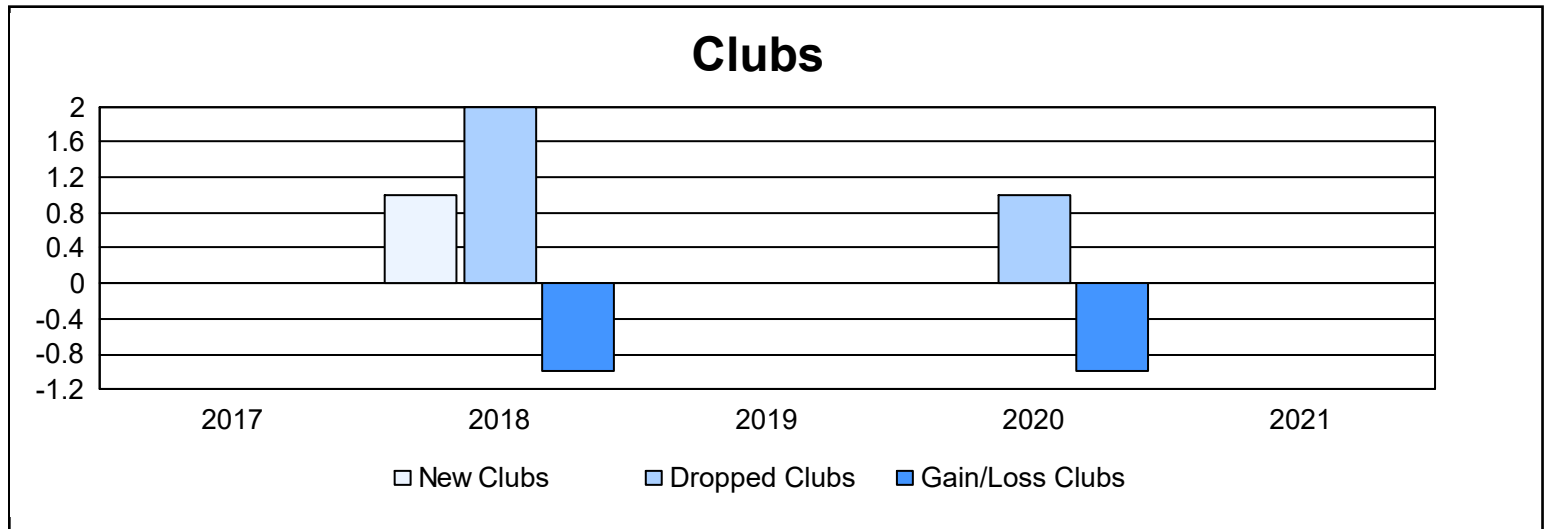

Year	New Clubs	Dropped Clubs	Gain/ Loss Clubs	New Members	Charter Members	Reinstate Members	Transfer Members	Total Member Added	Total Members Dropped	Gain/ Loss Members
2016-2017	0	0	0	179	3	6	7	195	203	-8
2017-2018	1	2	-1	98	24	11	7	140	243	-103
2018-2019	0	0	0	114	0	6	5	125	138	-13
2019-2020	0	1	-1	85	2	7	6	100	146	-46
2020-2021	0	0	0	84	0	15	5	104	159	-55
<b>Average</b>	<b>0</b>	<b>1</b>	<b>0</b>	<b>112</b>	<b>6</b>	<b>9</b>	<b>6</b>	<b>133</b>	<b>178</b>	<b>-45</b>

### Membership Composition June 2021 Cumulative