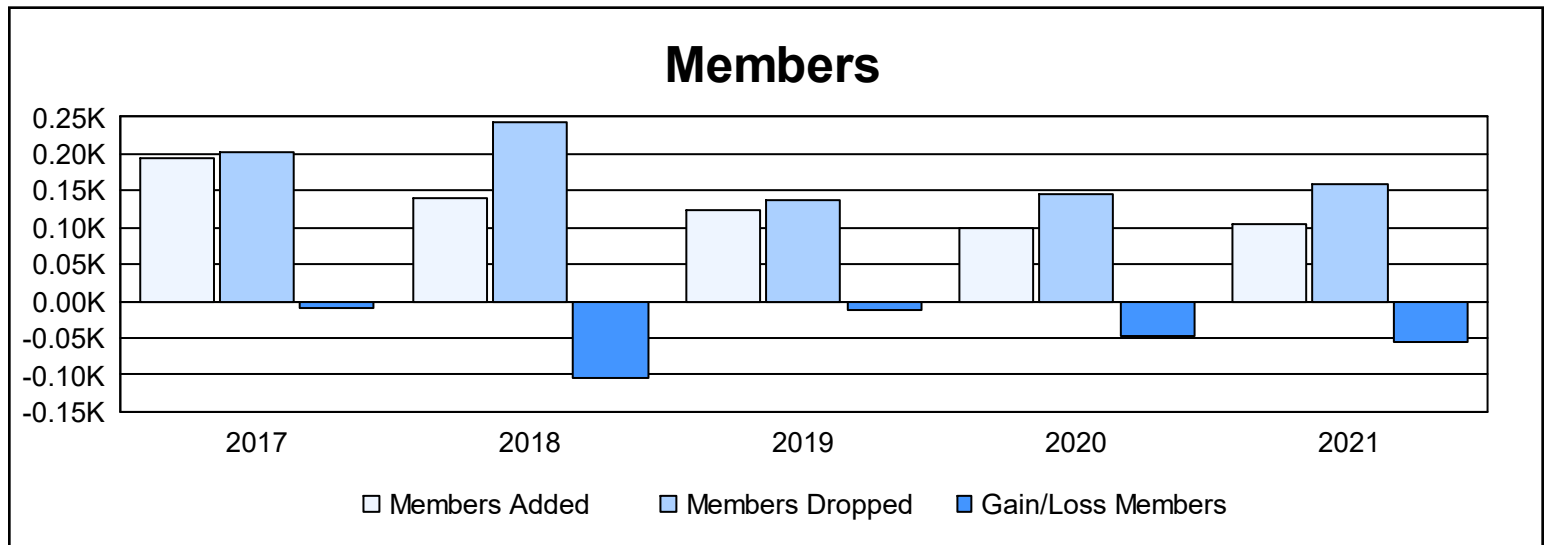

Year	New Clubs	Dropped Clubs	Gain/ Loss Clubs	New Members	Charter Members	Reinstate Members	Transfer Members	Total Member Added	Total Members Dropped	Gain/ Loss Members
2016-2017	0	0	0	179	3	6	7	195	203	-8
2017-2018	1	2	-1	98	24	11	7	140	243	-103
2018-2019	0	0	0	114	0	6	5	125	138	-13
2019-2020	0	1	-1	85	2	7	6	100	146	-46
2020-2021	0	0	0	84	0	15	5	104	159	-55
<b>Average</b>	<b>0</b>	<b>1</b>	<b>0</b>	<b>112</b>	<b>6</b>	<b>9</b>	<b>6</b>	<b>133</b>	<b>178</b>	<b>-45</b>

### Membership Composition June 2021 Cumulative